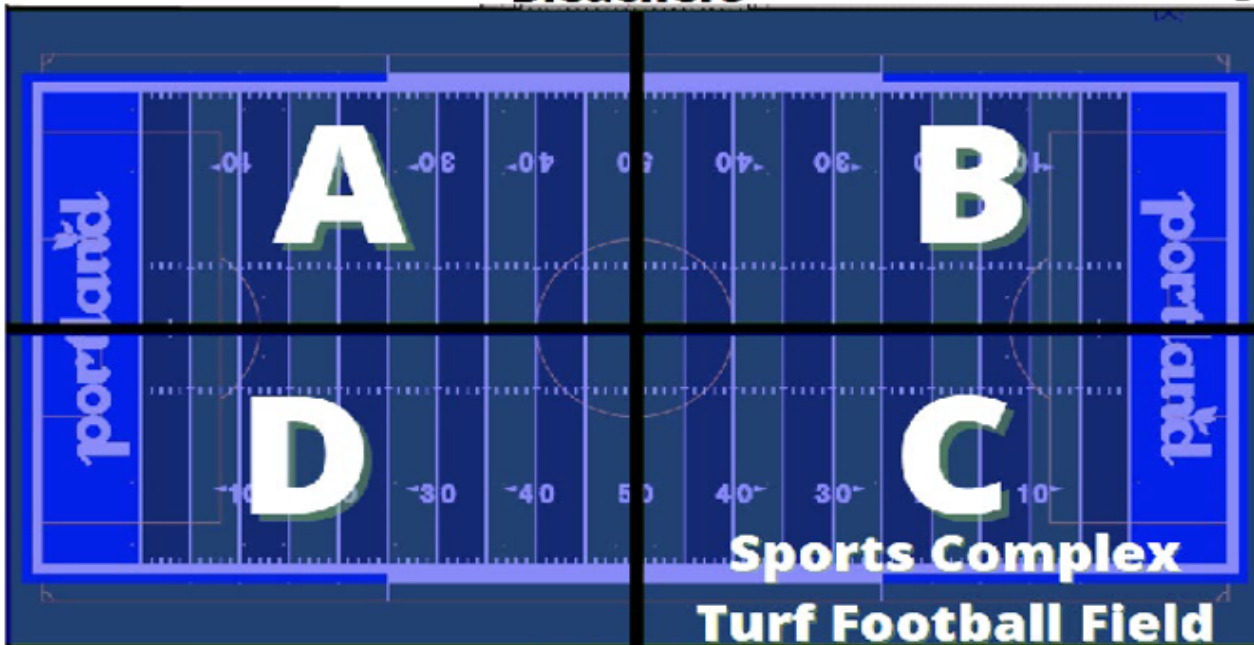

PTX 2026 NFL Flag Football Spring Season Practice Schedule

Monday	Tuesday	Wednesday	Thursday
Unavailable 6:00 PM-7:10 PM Section A	BILLS (6U) 6:00 PM-7:10 PM Section A	49ERS (6U) 6:00 PM-7:10 PM Section A	VIKINGS (6U) 6:00PM-7:10 PM Section A
Unavailable 6:00 PM-7:10 PM Section B	Unavailable 6:00 PM-7:10 PM Section B	Unavailable 6:00 PM-7:10 PM Section B	Unavailable 6:00 PM-7:10 PM Section B
OPEN SLOT 6:00 PM-7:10 PM Section C	COWBOYS (8U) 6:00 PM-7:10 PM Section C	PATRIOTS (6U) 6:00 PM-7:10 PM Section C	RAIDERS (8U) 6:00 PM-7:10 PM Section C
BUCCANEERS (8U) 6:00 PM-7:10 PM Section D	TEXANS (8U) 6:00 PM-7:10 PM Section D	JAGUARS (8U) 6:00 PM-7:10 PM Section D	PACKERS (10U) 6:00PM-7:10 PM Section D
LIONS (10U) 7:15 PM-8:30 PM Section A	GIANTS (10U) 7:15PM-8:30 PM Section A	CHARGERS (10U) 7:15 PM-8:30 PM Section A	SAINTS (10U) 7:15 PM-8:30PM Section A
Unavailable 7:15 PM-5:30 PM Section B	Unavailable 7:15 PM-5:30 PM Section B	Unavailable 7:15 PM-5:30 PM Section B	Unavailable 7:15 PM-5:30 PM Section B
JETS (10U) 7:15 PM-8:30 PM Section C	STEELERS (10U) 7:15 PM-8:30 PM Section C	RAMS (8U) 7:15 PM-8:30 PM Section C	COLTS (12U) 7:15 PM-8:30 PM Section C
TITANS (10U) 7:15 PM-8:30 PM Section D	SEAHAWKS (12U) 7:15 PM-8:30 PM Section D	BEARS (12U) 7:15 PM-8:30 PM Section D	Broncos (12U) 7:15 PM-8:30 PM Section D

Bleachers

High School